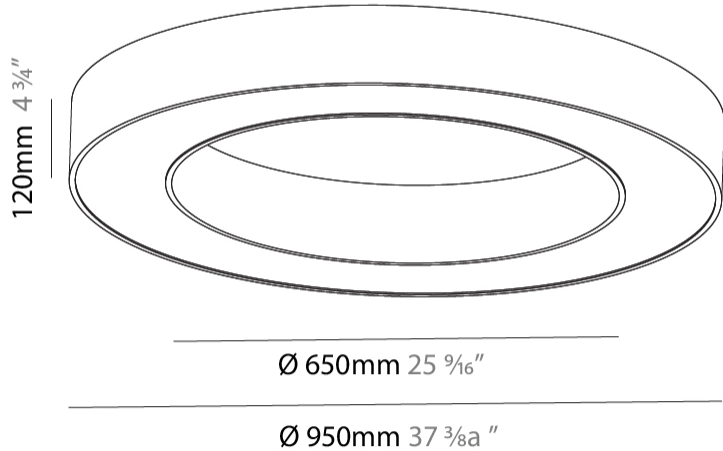

1. To build a product code in our configurator select the specify button on the base model # product page
2. To build a manual product code on this datasheet choose from the options listed below in blue font and add the suffix to the base model #

GENERAL

Series: Glorious
Subseries: Glorious
Brand: Prolicht
Division: Architectural
Mounting Type: Surface
Mounting Location: Ceiling
Subcategory: Ambient

PHYSICAL

Shape: Round
Diameter (mm): 950
Diameter (in): 37 ³/₈
Height (mm): 120
Height (in): 4 ³/₄
Light Distribution: Direct
Weight (kg): 8.94
Weight (lbs): 19.67
Diffuser: PMMA - Opal or Micro-Prism
Fixture Finish: SSR / BKV / CWI / CRY / HAB / LAG / UFT / ITA / RUA / RUR / MIC / FTG / MYG / TWT / LOD / PUS / FRO / FUP / KIA / POP / BLS / SPG / MEY / GOH / GUM / CHC / COM / ABZ / JAG / OBR / MOS / ROR
Fixture Material: Aluminum

ELECTRICAL

Lamp Type: LED (Zhaga Standard)
Input Wattage (W): 45
Total Output Wattage (W): 36 / 28.8 (3500K)
Dimming: Non-Dimming / Phase Dimming (120Vac only) / 0-10V Dimming
Driver Included: Yes
Driver Location: Integrated
Driver Type: Constant Current - 120 / 277Vac
Driver Class: Class 2
Input Voltage (V): 120 - 277
Constant Current (MA): 350 / 900 (3500K)

LED

Color Temperature (°K): 3000 / 3500 / 4000
Max. Delivered Lumen (lm): 4150 / 4302 / 4390
CRI: >80 CRI
Efficiency (%): 65
Lamp Life (hrs): 50000

OPTICAL

RATINGS AND CERTIFICATIONS

Certified By: Certified for North American Standards
IP rating: IP20