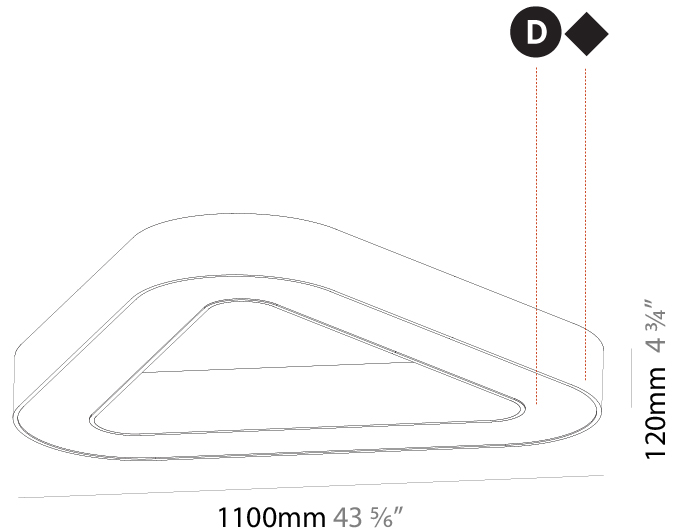

GENERAL

Series: Glorious
Subseries: Glorious Victory
Brand: Prolicht
Division: Architectural
Mounting Type: Surface
Mounting Location: Ceiling
Subcategory: Ambient

PHYSICAL

Shape: Abstract
Length (mm): 1100
Length (in): 43 ⁵/₁₆
Width (mm): 1100
Width (in): 43 ⁵/₁₆
Height (mm): 120
Height (in): 4 ³/₄
Light Distribution: Direct
Weight (kg): 10.20
Weight (lbs): 22.48
Diffuser: PMMA - Opal or Micro-Prism
Fixture Finish: SSR / BKV / CWI / CRY / HAB / LAG / UFT / ITA / RUA / RUR / MIC / FTG / MYG / TWT / LOD / PUS / FRO / FUP / KIA / POP / BLS / SPG / MEY / GOH / GUM / CHC / COM / ABZ / JAG / OBR / MOS / ROR
Fixture Material: Aluminum

ELECTRICAL

Lamp Type: LED (Zhaga Standard)
Input Wattage (W): 45
Total Output Wattage (W): 36 / 28.8 (3500K)
Dimming: Non-Dimming / Phase Dimming (120Vac only) / 0-10V Dimming
Driver Included: Yes
Driver Location: Integrated
Driver Type: Constant Current - 120 / 277Vac
Driver Class: Class 2
Input Voltage (V): 120 - 277
Constant Current (MA): 350 / 900 (3500K)

LED

Color Temperature (°K): 3000 / 3500 / 4000
Max. Delivered Lumen (lm): 4150 / 4302 / 4390
CRI: >80 CRI
Efficiency (%): 65
Lamp Life (hrs): 50000

OPTICAL

RATINGS AND CERTIFICATIONS

Certified By: Certified for North American Standards
IP rating: IP20